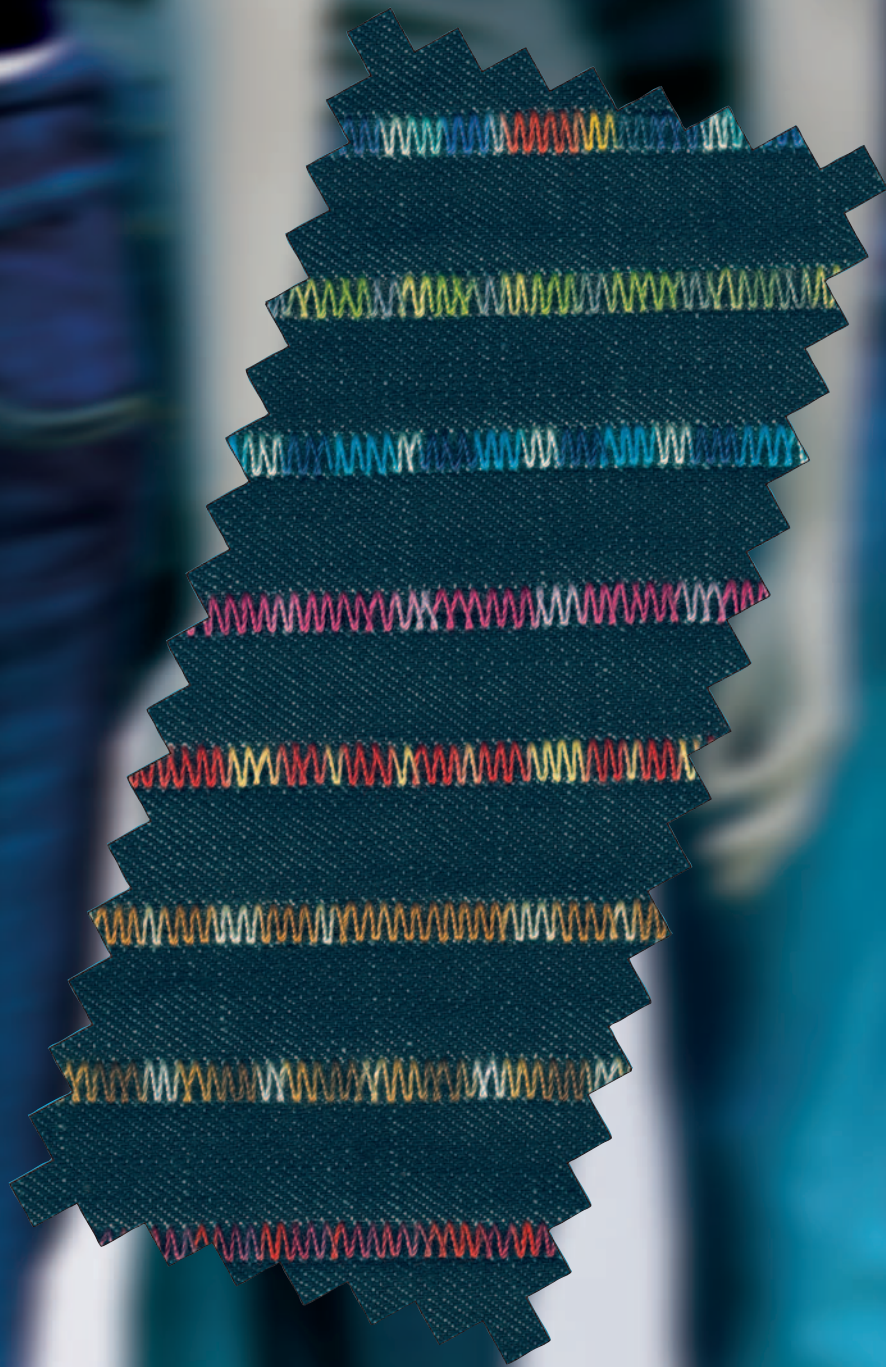

NEW

COATS *epic multicolor*

www.coats.com

COATS *epic multicolor*: Shade Card

100% polyester corespun

Please note that this is a colour reference indicator and should be used for guidance purposes only.