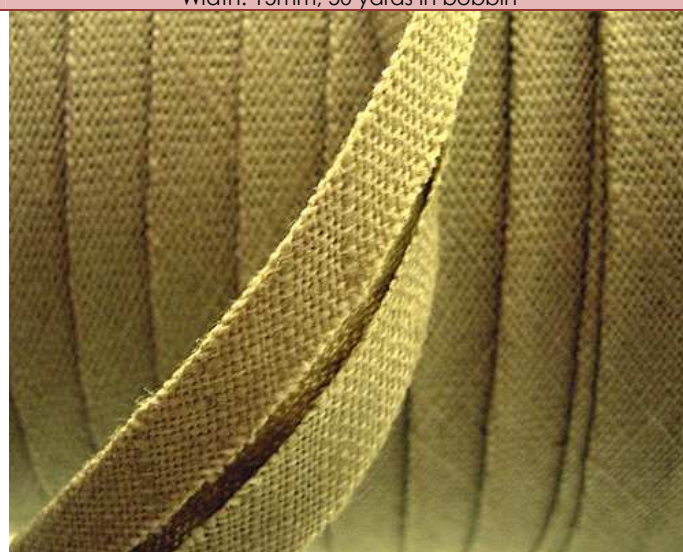

Linen skew strip, made in China
Composition: 100% polyester; colour: variety colours
Width: 15mm; 50 yards in bobbin