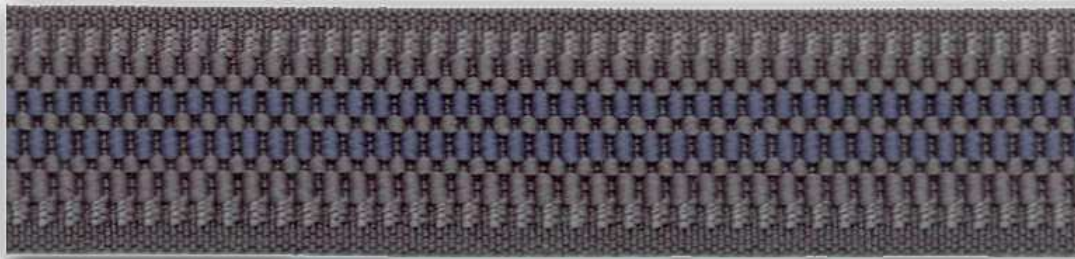

Woven elastic
width: 30/40/50
mm,
colour: white /
black / colour