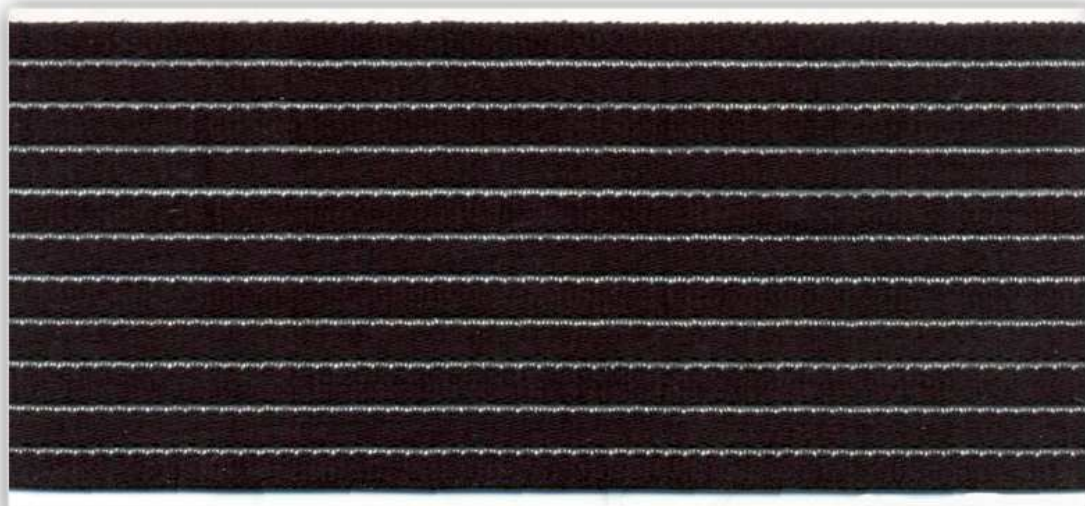

Woven elastic
width: 45/60/85
mm,
colour: white /
black