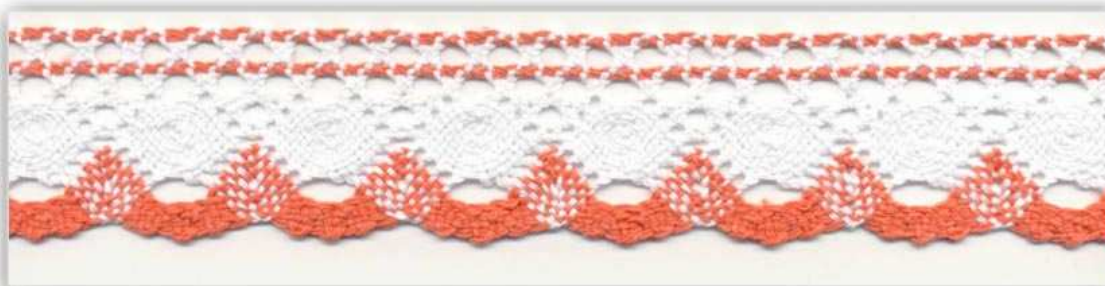

COTTON KNITTED BAND

Band 14766
Cotton,
Width:88mm,
Colour: beige+
grey

Band 14761
Cotton,
Width:37mm,
Colour: aubergine

Band 7984
Cotton,
Width: 37mm,
Colour: black

Band 7978
Cotton,
Width: 25mm,
Colour: black

Band 8264
Cotton,
Width: 20mm,
Colour: black

Band 10290
Cotton,
width: 17mm,
Colour: black

Band 10289
Cotton,
Width: 17mm,
Colour: black

Band 14753
Cotton,
Width: 40mm,
Colour: white+
peach

Band 14752
Cotton,
Width:49mm,
Colour: pink

Elastic band 7232
Cotton,
Width:15mm,
Colour: black

Elastic band 17365
Cotton,
Width:11 mm,
Colour: white

Band 21426
Cotton,
Width: 16mm,
Colour: white

Band 17362
Cotton,
Width: 20mm,
Colour: white

Band 17358
Cotton,
Width: 14mm,
Colour: white

Band 17279
Cotton,
Width: 14mm,
Colour: white